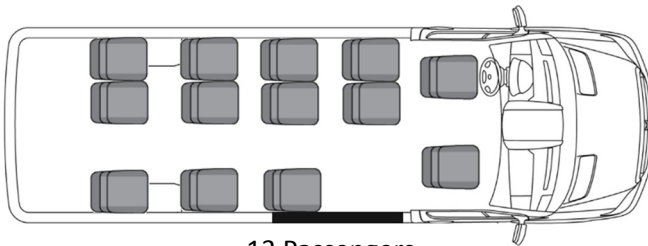

Shuttle Transit Floor Plans

Ford Transit 350 Passenger Wagon 148" LWB, Medium or High Roof

10 Passengers
LWB1

Ford Transit 350 Passenger Wagon EL 148" LWB, High Roof

13 Passengers
EL1

13 Passengers
EL2

Ford Transit 350 Passenger Wagon EL 148" LWB, High Roof, Bus Door

12 Passengers
ELB1

12 Passengers
ELB2

13 Passengers
ELB3

13 Passengers
ELB4

12 Passengers
ELB5

Note: Floor plans are not to scale. Custom floor plans are available, contact Nor-Cal Vans for more information.