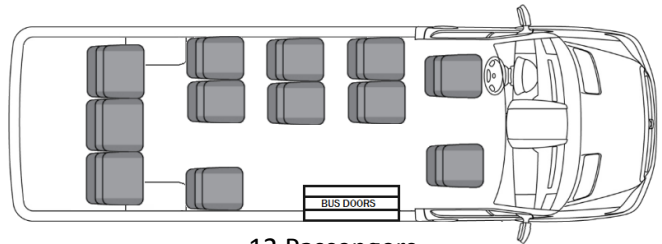

Shuttle Transit Floor Plans

Ford Transit 350 Passenger Wagon 148" LWB, Medium or High Roof

10 Passengers
LWB1

Ford Transit 350 Passenger Wagon EL 148" LWB, High Roof

13 Passengers
EL1

13 Passengers
EL2

Ford Transit 350 Passenger Wagon EL 148" LWB, High Roof, Bus Door

12 Passengers
ELB1

12 Passengers
ELB2

13 Passengers
ELB3

13 Passengers
ELB4

12 Passengers
ELB5

Note: Floor plans are not to scale. Custom floor plans are available, contact Nor-Cal Vans for more information.