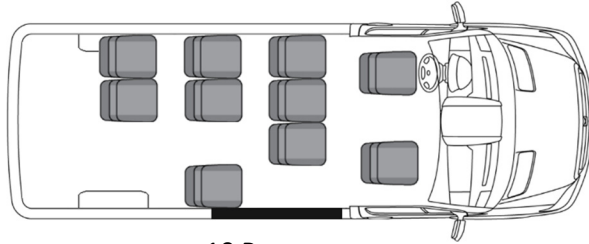

Shuttle Transit Floor Plans

Ford Transit 350 Passenger Wagon 148" LWB, Medium or High Roof

10 Passengers
LWB1

Ford Transit 350 Passenger Wagon EL 148" LWB, High Roof

13 Passengers
EL1

13 Passengers
EL2

Ford Transit 350 Passenger Wagon EL 148" LWB, High Roof, Bus Door

12 Passengers
ELB1

12 Passengers
ELB2

13 Passengers
ELB3

13 Passengers
ELB4

12 Passengers
ELB5

Note: Floor plans are not to scale. Custom floor plans are available, contact Nor-Cal Vans for more information.