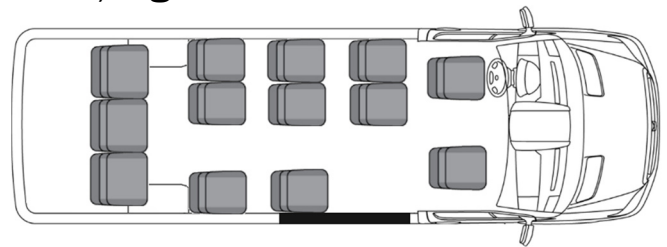

Shuttle Transit Floor Plans

Ford Transit 350 Passenger Wagon 148" LWB, Medium or High Roof

10 Passengers
LWB1

Ford Transit 350 Passenger Wagon EL 148" LWB, High Roof

13 Passengers
EL1

13 Passengers
EL2

Ford Transit 350 Passenger Wagon EL 148" LWB, High Roof, Bus Door

12 Passengers
ELB1

12 Passengers
ELB2

13 Passengers
ELB3

13 Passengers
ELB4

12 Passengers
ELB5

Note: Floor plans are not to scale. Custom floor plans are available, contact Nor-Cal Vans for more information.