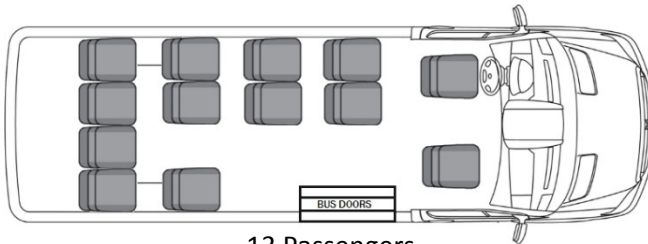

Shuttle Transit Floor Plans

Ford Transit 350 Passenger Wagon 148" LWB, Medium or High Roof

10 Passengers
LWB1

Ford Transit 350 Passenger Wagon EL 148" LWB, High Roof

13 Passengers
EL1

13 Passengers
EL2

Ford Transit 350 Passenger Wagon EL 148" LWB, High Roof, Bus Door

12 Passengers
ELB1

12 Passengers
ELB2

13 Passengers
ELB3

13 Passengers
ELB4

12 Passengers
ELB5

Note: Floor plans are not to scale. Custom floor plans are available, contact Nor-Cal Vans for more information.