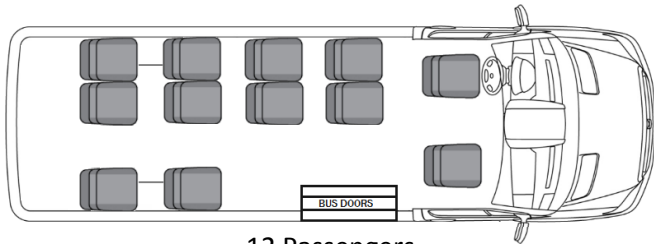

Shuttle Transit Floor Plans

Ford Transit 350 Passenger Wagon 148" LWB, Medium or High Roof

10 Passengers
LWB1

Ford Transit 350 Passenger Wagon EL 148" LWB, High Roof

13 Passengers
EL1

13 Passengers
EL2

Ford Transit 350 Passenger Wagon EL 148" LWB, High Roof, Bus Door

12 Passengers
ELB1

12 Passengers
ELB2

13 Passengers
ELB3

13 Passengers
ELB4

12 Passengers
ELB5

Note: Floor plans are not to scale. Custom floor plans are available, contact Nor-Cal Vans for more information.