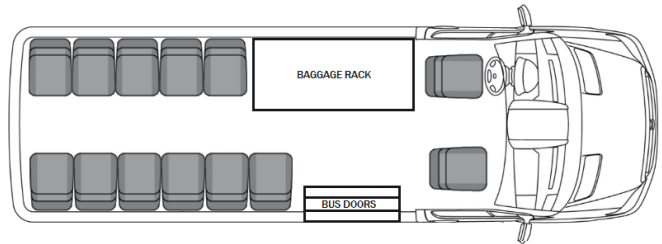

Shuttle Transit Floor Plans

Ford Transit 350 Passenger Wagon 148" LWB, Medium or High Roof

10 Passengers
LWB1

Ford Transit 350 Passenger Wagon EL 148" LWB, High Roof

13 Passengers
EL1

13 Passengers
EL2

Ford Transit 350 Passenger Wagon EL 148" LWB, High Roof, Bus Door

12 Passengers
ELB1

12 Passengers
ELB2

13 Passengers
ELB3

13 Passengers
ELB4

12 Passengers
ELB5

Note: Floor plans are not to scale. Custom floor plans are available, contact Nor-Cal Vans for more information.