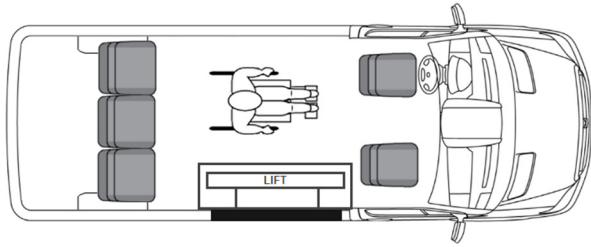

Paratransit Transit Floor Plans

Ford Transit 350 Passenger Wagon 148" LWB, Medium or High Roof, Side Lift

Side Lift, 5 Passengers, 1 Wheelchair
LWBS1

Side Lift, 8 Passengers, 2 Wheelchairs
LWBS2

Side Lift, 6 Passengers, 3 Wheelchairs
LWBS3