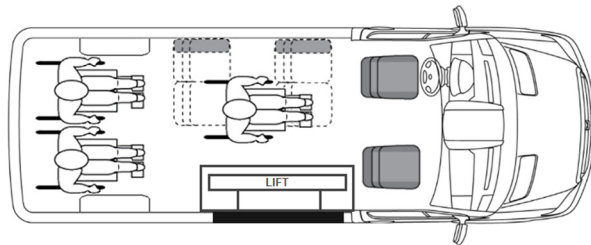

Paratransit Transit Floor Plans

Ford Transit 350 Passenger Wagon 148" LWB, Medium or High Roof, Side Lift

Side Lift, 5 Passengers, 1 Wheelchair
LWBS1

Side Lift, 8 Passengers, 2 Wheelchairs
LWBS2

Side Lift, 6 Passengers, 3 Wheelchairs
LWBS3