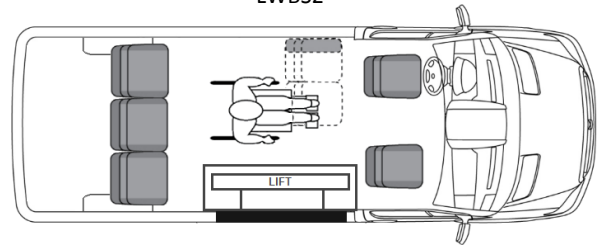

Paratransit Transit Floor Plans

Ford Transit 350 Passenger Wagon 148" LWB, Medium or High Roof, Side Lift

Side Lift, 5 Passengers, 1 Wheelchair
LWBS1

Side Lift, 8 Passengers, 2 Wheelchairs
LWBS2

Side Lift, 6 Passengers, 3 Wheelchairs
LWBS3