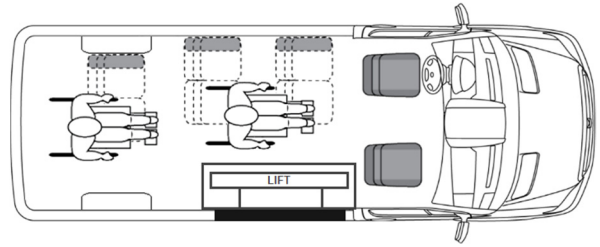

Paratransit Transit Floor Plans

Ford Transit 350 Passenger Wagon 148" LWB, Medium or High Roof, Side Lift

Side Lift, 5 Passengers, 1 Wheelchair
LWBS1

Side Lift, 8 Passengers, 2 Wheelchairs
LWBS2

Side Lift, 6 Passengers, 3 Wheelchairs
LWBS3