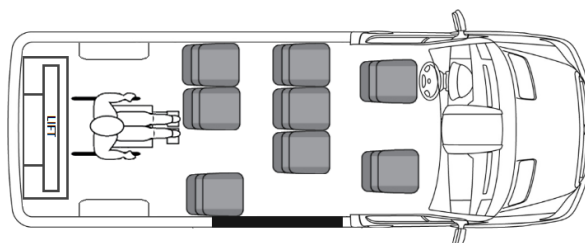

Rear Lift, 8 Passengers, 1 Wheelchairs
LWBR6

Note: Floor plans are not to scale. Custom floor plans are available, contact Nor-Cal Vans for more information.