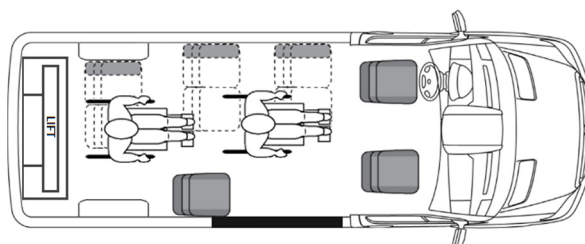

### Ford Transit 350 Passenger Wagon 148" LWB, Medium or High Roof, Rear Lift

Rear Lift, 10 Passengers, 1 Wheelchair  
LWBR1

Rear Lift, 7 Passengers, 3 Wheelchairs  
LWBR2

Rear Lift, 8 Passengers, 2 Wheelchairs  
LWBR3