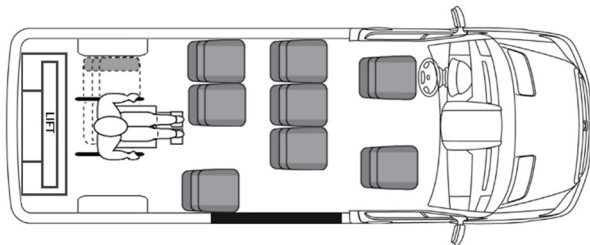

## Paratransit Transit Floor Plans

### Ford Transit 350 Passenger Wagon 148" LWB, Medium or High Roof, Rear Lift

Rear Lift, 10 Passengers, 1 Wheelchair  
LWBR1

Rear Lift, 7 Passengers, 3 Wheelchairs  
LWBR2

Rear Lift, 8 Passengers, 2 Wheelchairs  
LWBR3