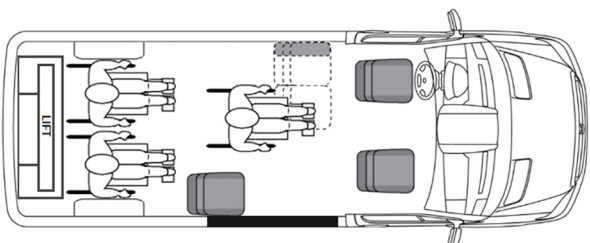

Rear Lift, 5 Passengers, 3 Wheelchairs
LWBR5