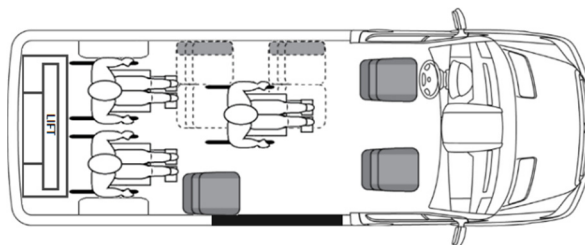

## Paratransit Transit Floor Plans

### Ford Transit 350 Passenger Wagon 148" LWB, Medium or High Roof, Rear Lift

Rear Lift, 10 Passengers, 1 Wheelchair  
LWBR1

Rear Lift, 7 Passengers, 3 Wheelchairs  
LWBR2

Rear Lift, 8 Passengers, 2 Wheelchairs  
LWBR3