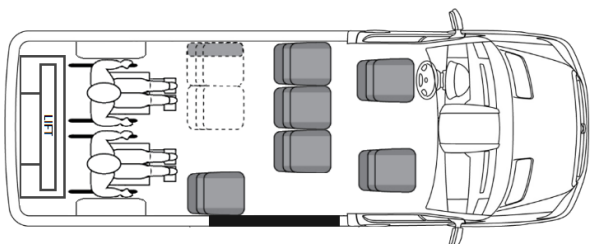

## Paratransit Transit Floor Plans

### Ford Transit 350 Passenger Wagon 148" LWB, Medium or High Roof, Rear Lift

Rear Lift, 10 Passengers, 1 Wheelchair  
LWBR1

Rear Lift, 7 Passengers, 3 Wheelchairs  
LWBR2

Rear Lift, 8 Passengers, 2 Wheelchairs  
LWBR3