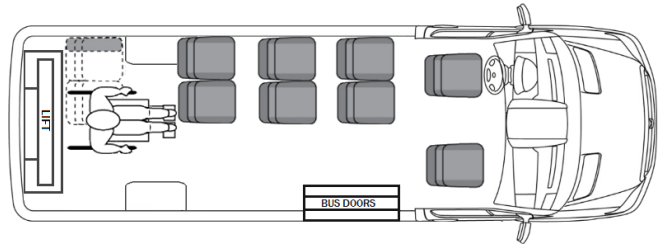

Paratransit Transit Floor Plans

Ford Transit 350 Passenger Wagon EL 148" LWB, High Roof, Bus Door, Rear Lift

Rear Lift, 9 Passengers, 1 Wheelchair
ELBR1

Rear Lift, 10 Passengers, 1 Wheelchair
ELBR2

Rear Lift, 9 Passengers, 2 Wheelchair
ELBR3

Rear Lift, 10 Passengers, 2 Wheelchair
ELBR4

Rear Lift, 10 Passengers, 3 Wheelchair
ELBR5

Note: Floor plans are not to scale. Custom floor plans are available, contact Nor-Cal Vans for more information.