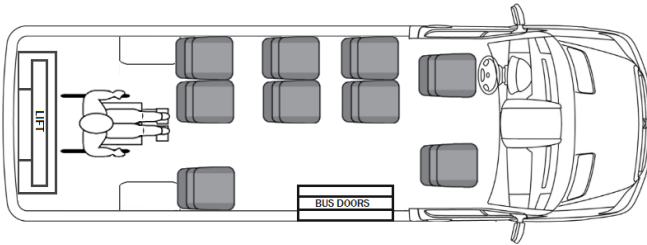

Paratransit Transit Floor Plans

Ford Transit 350 Passenger Wagon EL 148" LWB, High Roof, Bus Door, Rear Lift

Rear Lift, 9 Passengers, 1 Wheelchair
ELBR1

Rear Lift, 10 Passengers, 1 Wheelchair
ELBR2

Rear Lift, 9 Passengers, 2 Wheelchair
ELBR3

Rear Lift, 10 Passengers, 2 Wheelchair
ELBR4

Rear Lift, 10 Passengers, 3 Wheelchair
ELBR5

Note: Floor plans are not to scale. Custom floor plans are available, contact Nor-Cal Vans for more information.