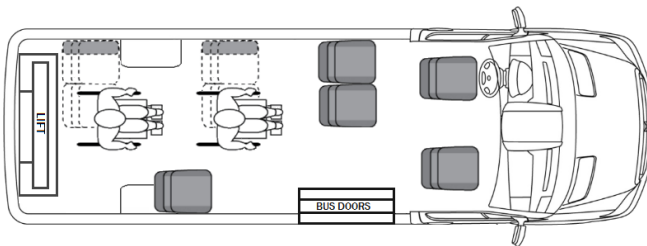

Paratransit Transit Floor Plans

Ford Transit 350 Passenger Wagon EL 148" LWB, High Roof, Bus Door, Rear Lift

Rear Lift, 9 Passengers, 1 Wheelchair
ELBR1

Rear Lift, 10 Passengers, 1 Wheelchair
ELBR2

Rear Lift, 9 Passengers, 2 Wheelchair
ELBR3

Rear Lift, 10 Passengers, 2 Wheelchair
ELBR4

Rear Lift, 10 Passengers, 3 Wheelchair
ELBR5

Note: Floor plans are not to scale. Custom floor plans are available, contact Nor-Cal Vans for more information.