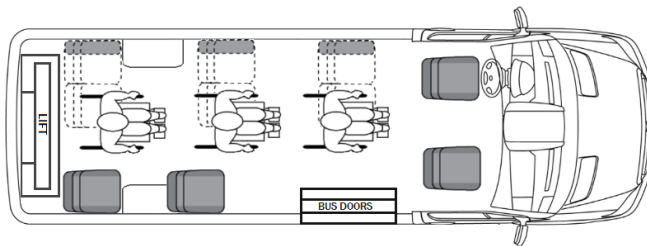

Paratransit Transit Floor Plans

Ford Transit 350 Passenger Wagon EL 148" LWB, High Roof, Bus Door, Rear Lift

Rear Lift, 9 Passengers, 1 Wheelchair
ELBR1

Rear Lift, 10 Passengers, 1 Wheelchair
ELBR2

Rear Lift, 9 Passengers, 2 Wheelchair
ELBR3

Rear Lift, 10 Passengers, 2 Wheelchair
ELBR4

Rear Lift, 10 Passengers, 3 Wheelchair
ELBR5

Note: Floor plans are not to scale. Custom floor plans are available, contact Nor-Cal Vans for more information.