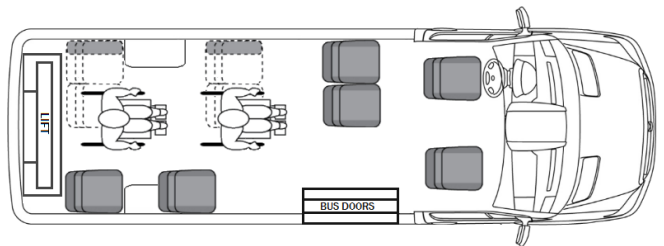

Paratransit Transit Floor Plans

Ford Transit 350 Passenger Wagon EL 148" LWB, High Roof, Bus Door, Rear Lift

Rear Lift, 9 Passengers, 1 Wheelchair
ELBR1

Rear Lift, 10 Passengers, 1 Wheelchair
ELBR2

Rear Lift, 9 Passengers, 2 Wheelchair
ELBR3

Rear Lift, 10 Passengers, 2 Wheelchair
ELBR4

Rear Lift, 10 Passengers, 3 Wheelchair
ELBR5

Note: Floor plans are not to scale. Custom floor plans are available, contact Nor-Cal Vans for more information.