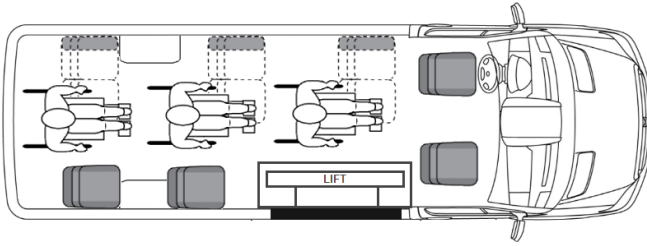

Paratransit Transit Floor Plans

Ford Transit 350 Passenger Wagon EL 148" LWB, High Roof, Side Lift

Side Lift, 10 Passengers, 3 Wheelchairs
ELS1

Note: Floor plans are not to scale. Custom floor plans are available, contact Nor-Cal Vans for more information.