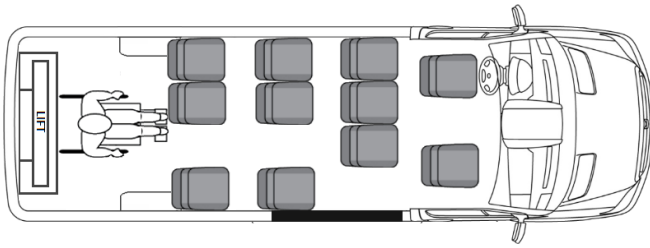

## Paratransit Transit Floor Plans

### Ford Transit 350 Passenger Wagon EL 148" LWB, High Roof, Rear Lift

Rear Lift, 11 Passengers, 1 Wheelchair  
ELR1

Rear Lift, 13 Passengers, 1 Wheelchair  
ELR2

Rear Lift, 10 Passengers, 2 Wheelchairs  
ELR3