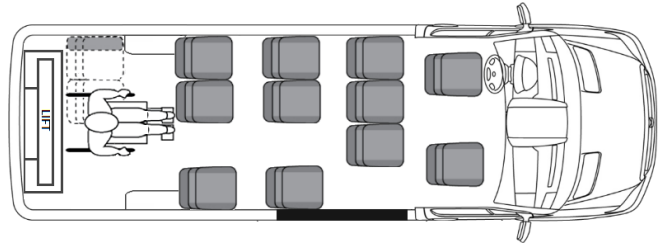

## Paratransit Transit Floor Plans

### Ford Transit 350 Passenger Wagon EL 148" LWB, High Roof, Rear Lift

Rear Lift, 11 Passengers, 1 Wheelchair  
ELR1

Rear Lift, 13 Passengers, 1 Wheelchair  
ELR2

Rear Lift, 10 Passengers, 2 Wheelchairs  
ELR3