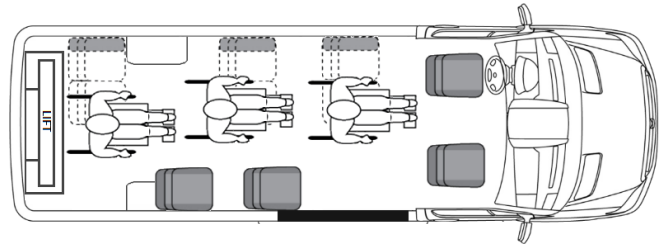

### Ford Transit 350 Passenger Wagon EL 148" LWB, High Roof, Rear Lift

Rear Lift, 11 Passengers, 1 Wheelchair  
ELR1

Rear Lift, 13 Passengers, 1 Wheelchair  
ELR2

Rear Lift, 10 Passengers, 2 Wheelchairs  
ELR3