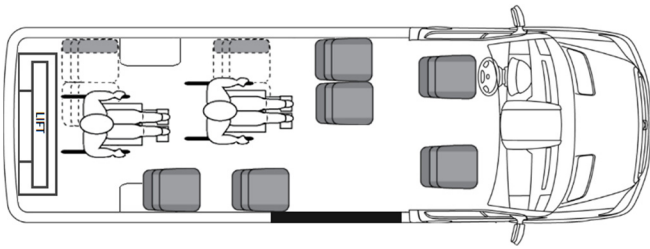

## Paratransit Transit Floor Plans

### Ford Transit 350 Passenger Wagon EL 148" LWB, High Roof, Rear Lift

Rear Lift, 11 Passengers, 1 Wheelchair  
ELR1

Rear Lift, 13 Passengers, 1 Wheelchair  
ELR2

Rear Lift, 10 Passengers, 2 Wheelchairs  
ELR3