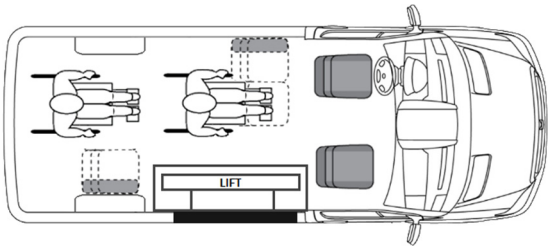

### Ford Transit 150 Passenger Wagon 130" RWB, Medium Roof, Side Lift

Side Lift, 3 Passengers, 2 Wheelchairs  
RWBS1

Side Lift, 5 Passengers, 1 Wheelchairs  
RWBS2

Side Lift, 5 Passengers, 2 Wheelchairs  
RWBS3