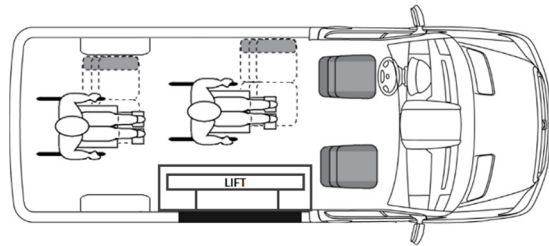

### Ford Transit 150 Passenger Wagon 130" RWB, Medium Roof, Side Lift

Side Lift, 3 Passengers, 2 Wheelchairs  
RWBS1

Side Lift, 5 Passengers, 1 Wheelchairs  
RWBS2

Side Lift, 5 Passengers, 2 Wheelchairs  
RWBS3