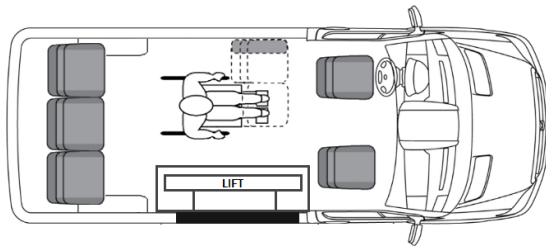

Side Lift, 7 Passengers, 1 Wheelchair
RWBS5

Note: Floor plans are not to scale. Custom floor plans are available, contact Nor-Cal Vans for more information.