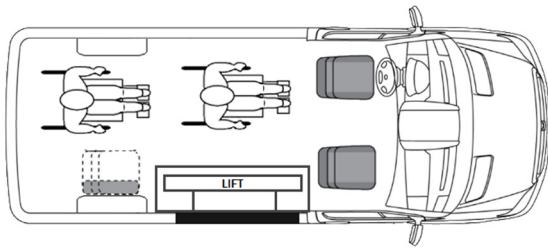

## Paratransit Transit Floor Plans

### Ford Transit 150 Passenger Wagon 130" RWB, Medium Roof, Side Lift

Side Lift, 3 Passengers, 2 Wheelchairs  
RWBS1

Side Lift, 5 Passengers, 1 Wheelchairs  
RWBS2

Side Lift, 5 Passengers, 2 Wheelchairs  
RWBS3