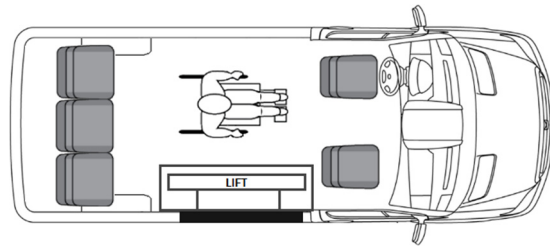

## Paratransit Transit Floor Plans

### Ford Transit 150 Passenger Wagon 130" RWB, Medium Roof, Side Lift

Side Lift, 3 Passengers, 2 Wheelchairs  
RWBS1

Side Lift, 5 Passengers, 1 Wheelchairs  
RWBS2

Side Lift, 5 Passengers, 2 Wheelchairs  
RWBS3