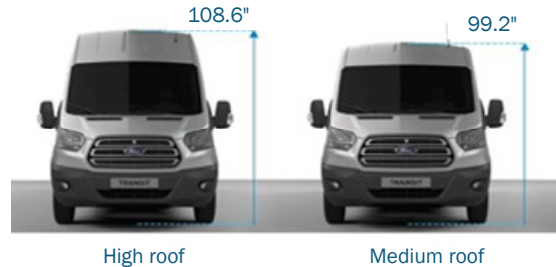

## Ford Transit Dimensions

The Transit is available in three body lengths and three roof heights, Nor-Cal Vans primarily works with Medium and High roof Transits.

	Transit 150 Wagon	Transit 350 Wagon	Transit 350 Wagon	Transit 350 EL Wagon
Roof Height	Medium Roof	Medium Roof	High Roof	High Roof
Wheelbase Length	Regular	Long	Long	Long Extended

### EXTERIOR

	Inches	Inches	Inches	Inches
Wheelbase	129.9"	147.6"	147.6"	147.6"
Length	217.8"	235.5"	235.5"	263.9"
Height	98.7"	99.2"	108.6"	107.7"
Width - Including Mirrors	97.4"	97.4"	97.4"	97.4"
Width - Mirrors Folded	81.3"	81.3"	81.3"	81.3"
Side <b>Passenger Wagon</b> Door Opening Height	57"	57"	57"	57"
Side <b>Van</b> Door Opening Height	63"	63"	63"	63"
Side Door Opening Width - Sliding	51.2"	51.2"	51.2"	51.2"
Rear Door Opening Height	62.8"	62.8"	72.2"	72.2"
Rear Door Opening Width	59.8"	59.8"	59.8"	59.8"

### INTERIOR

	Inches	Inches	Inches	Inches
Interior Width Between C-Pillar	69.8"	69.8"	69.8"	69.8"
Interior Width Between Wheelhouse	53.7"	53.7"	53.7"	45.4"
Interior Height Maximum	67.6"	67.6"	77"	77"